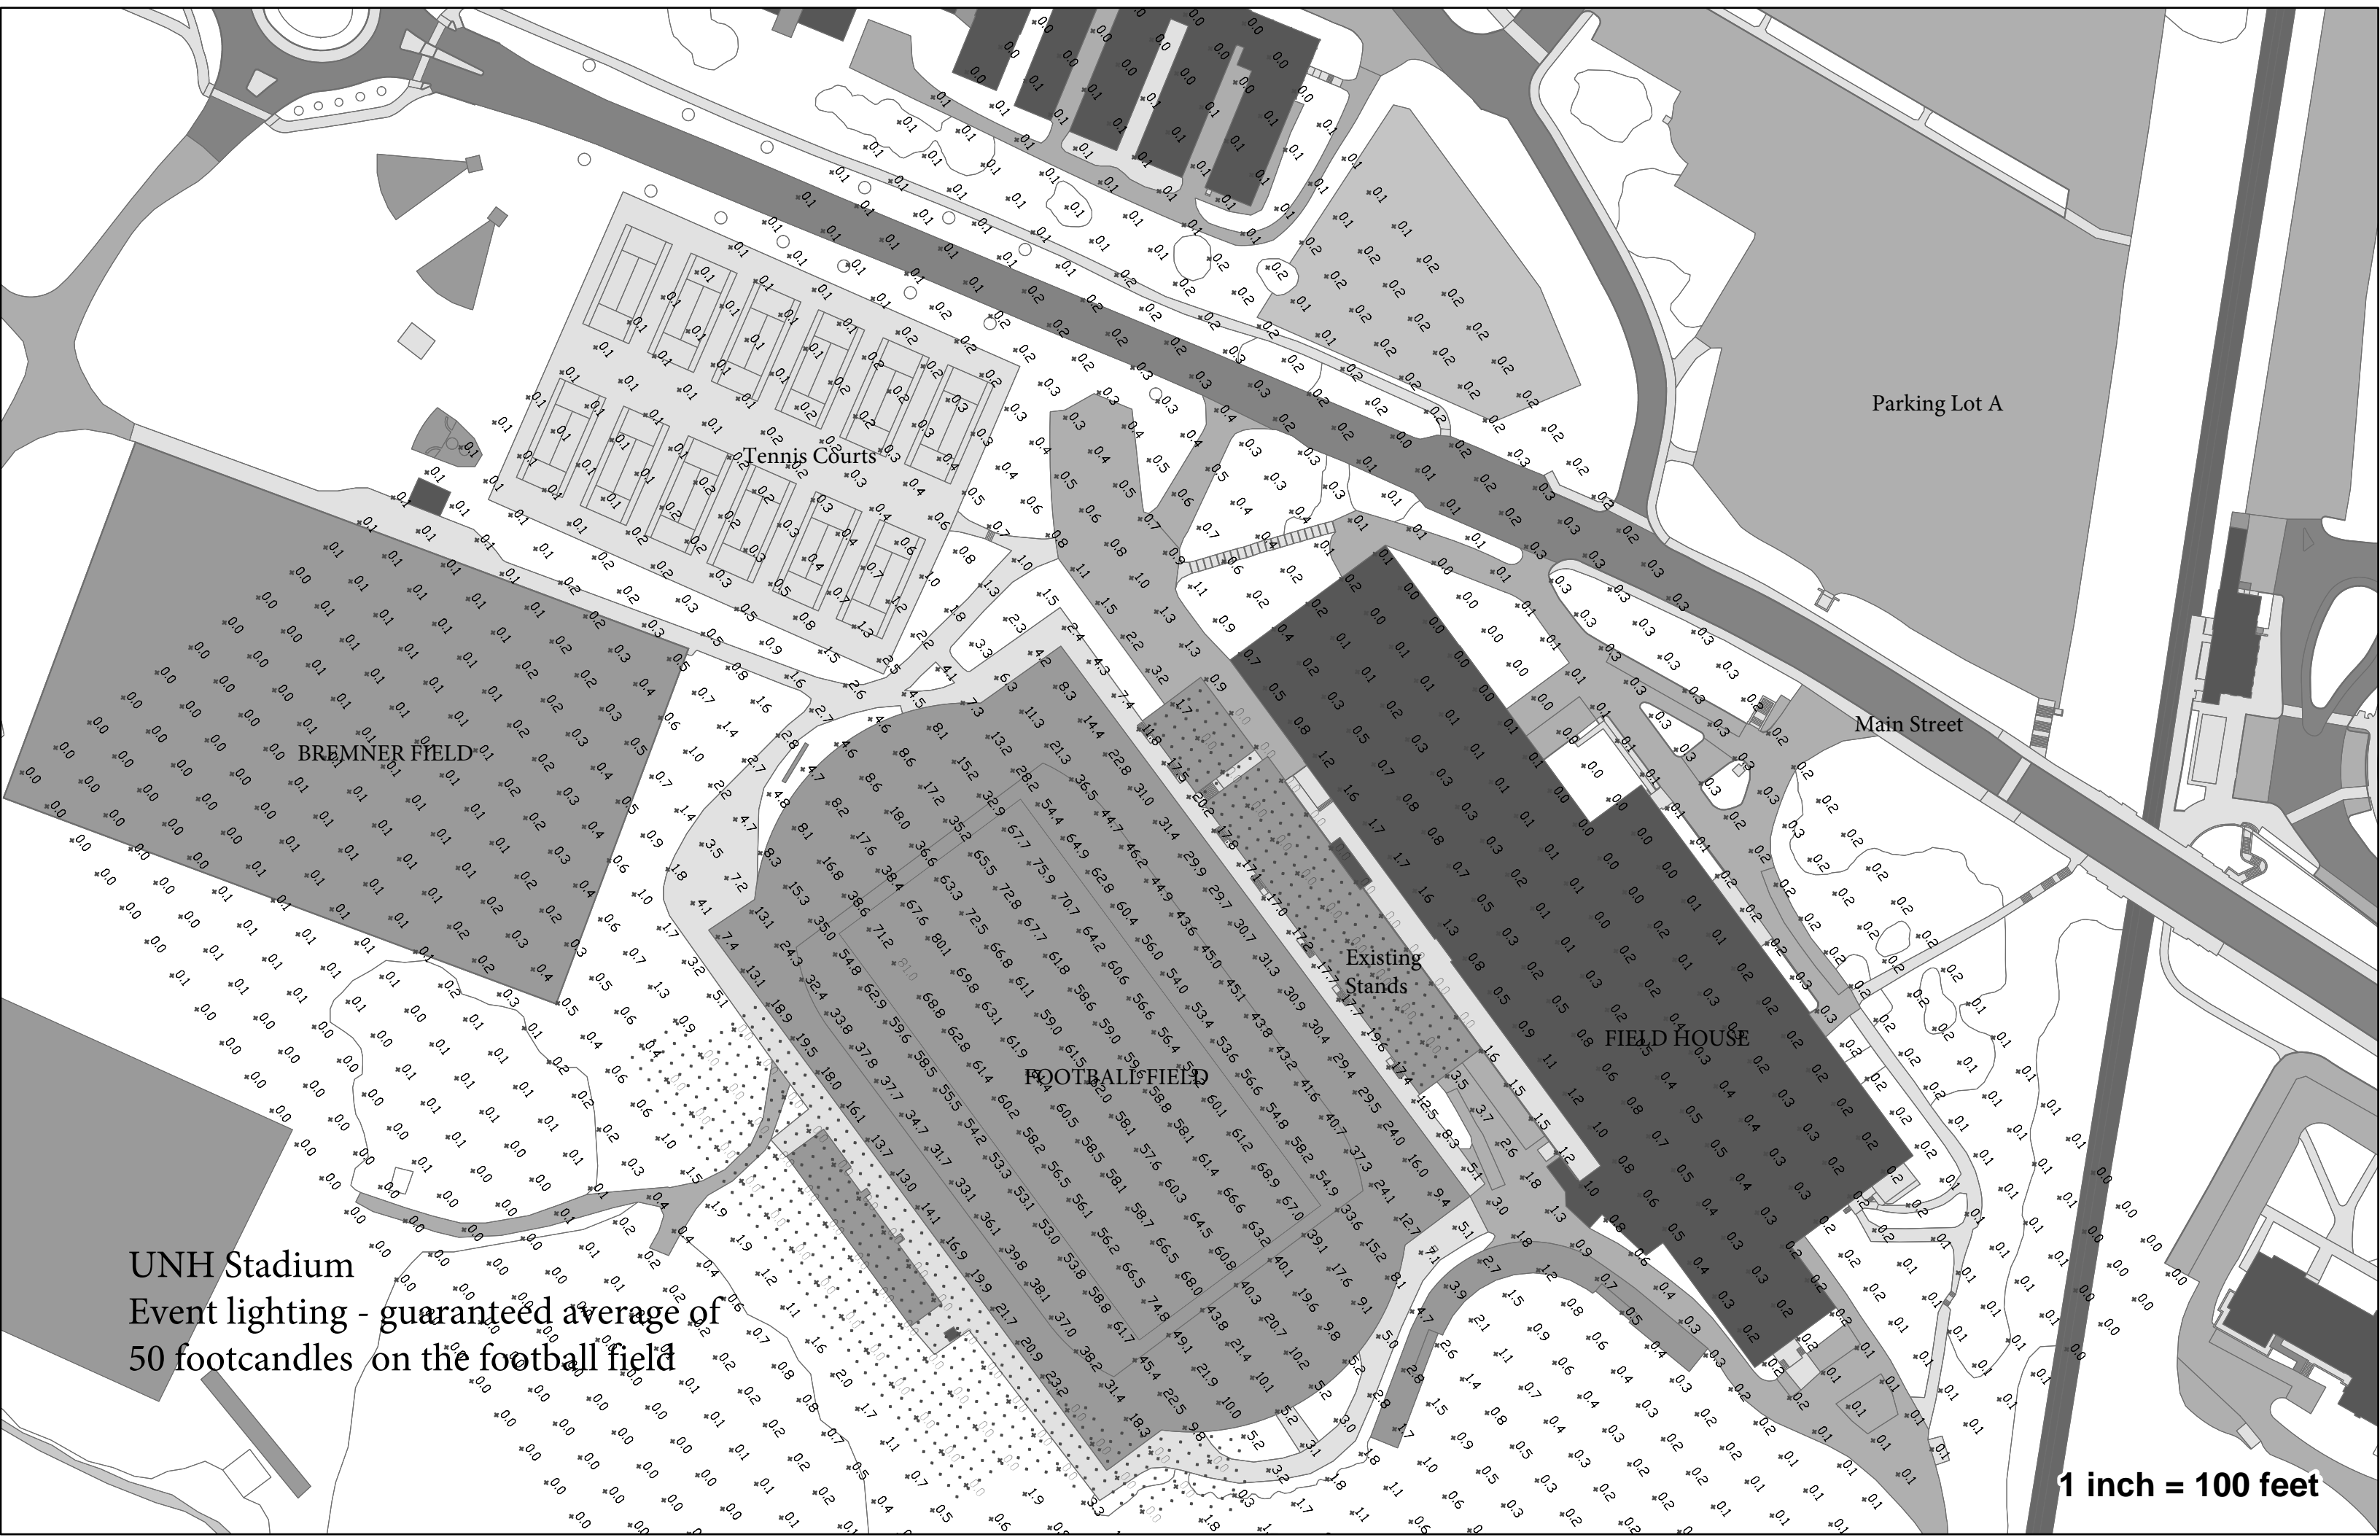

Parking Lot A

Tennis Courts

Main Street

BREMNER FIELD

Existing Stands

FIELD HOUSE

FOOTBALL FIELD

UNH Stadium
Event lighting - guaranteed average of
100 footcandles on the football field

1 inch = 100 feet

Parking Lot A

Tennis Courts

Main Street

BREMNER FIELD

Existing Stands

FIELD HOUSE

FOOTBALL FIELD

UNH Stadium
Event lighting - guaranteed average of
50 footcandles on the football field

1 inch = 100 feet

Parking Lot A

Tennis Courts

Main Street

BREMNER FIELD

Existing Stands

FIELD HOUSE

FOOTBALL FIELD

UNH Stadium
Event lighting - low level of light
on the football field

1 inch = 100 feet