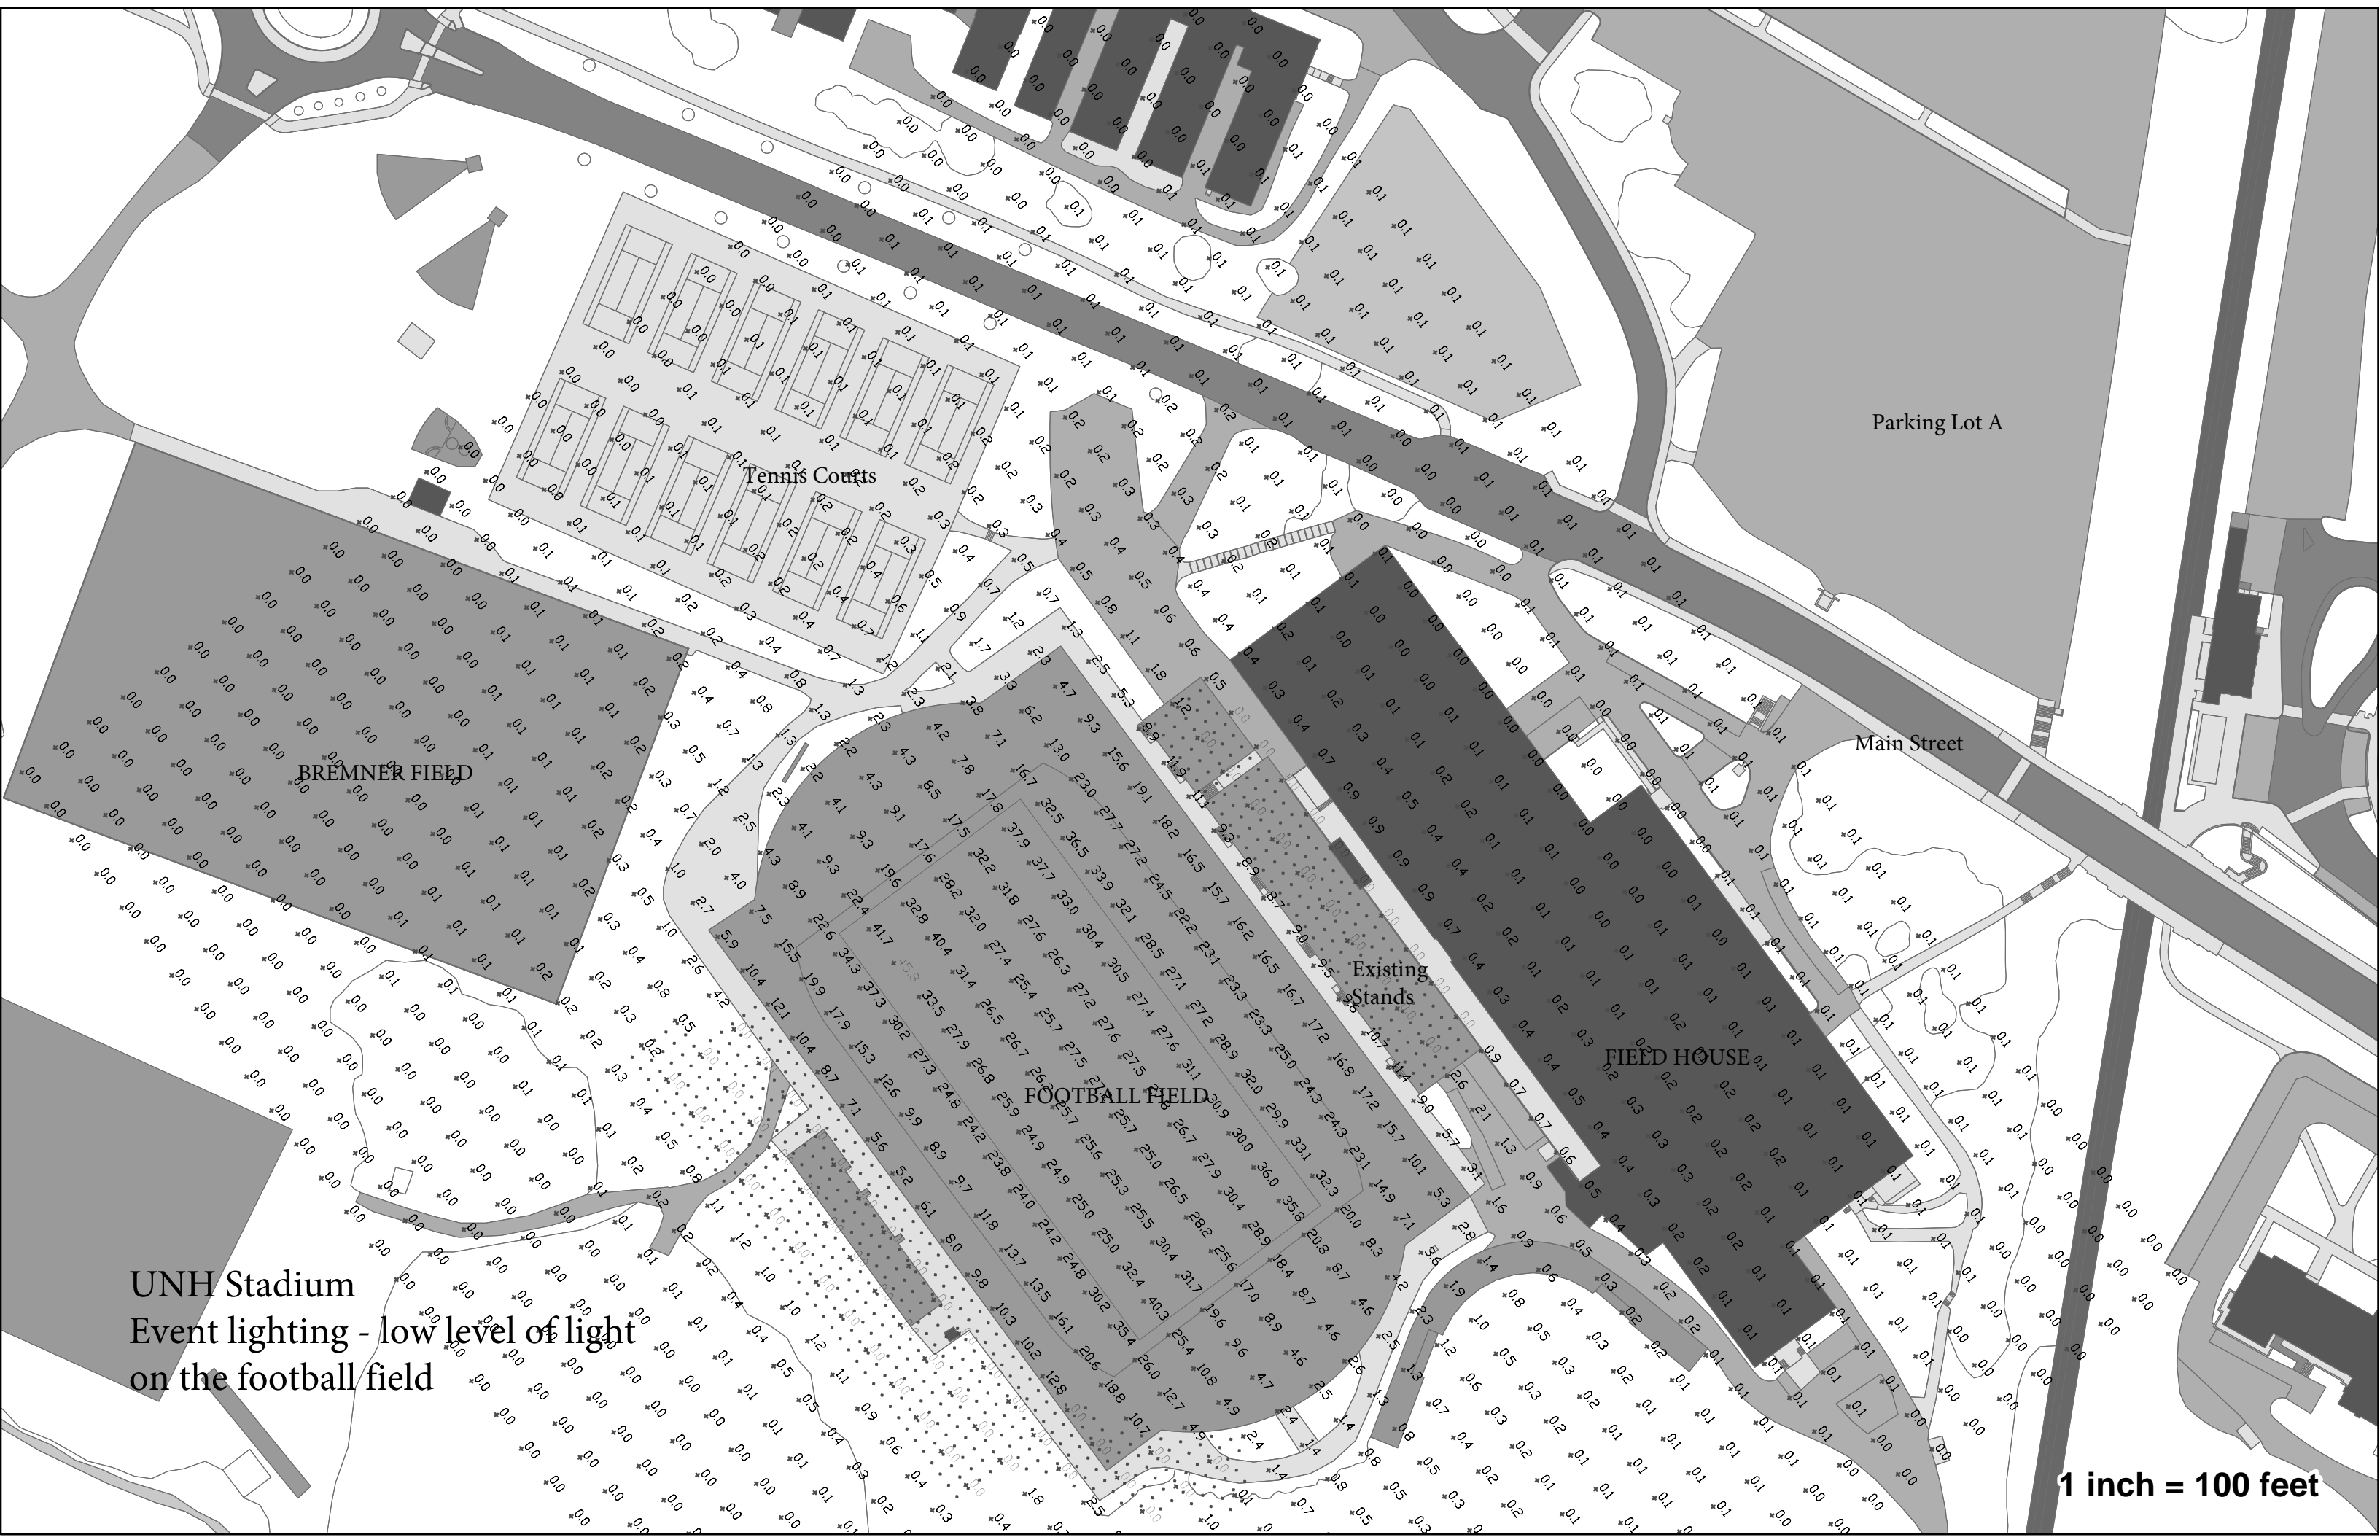

Parking Lot A

Tennis Courts

Main Street

BREMNER FIELD

Existing Stands

FIELD HOUSE

FOOTBALL FIELD

UNH Stadium
Event lighting - low level of light
on the football field

1 inch = 100 feet