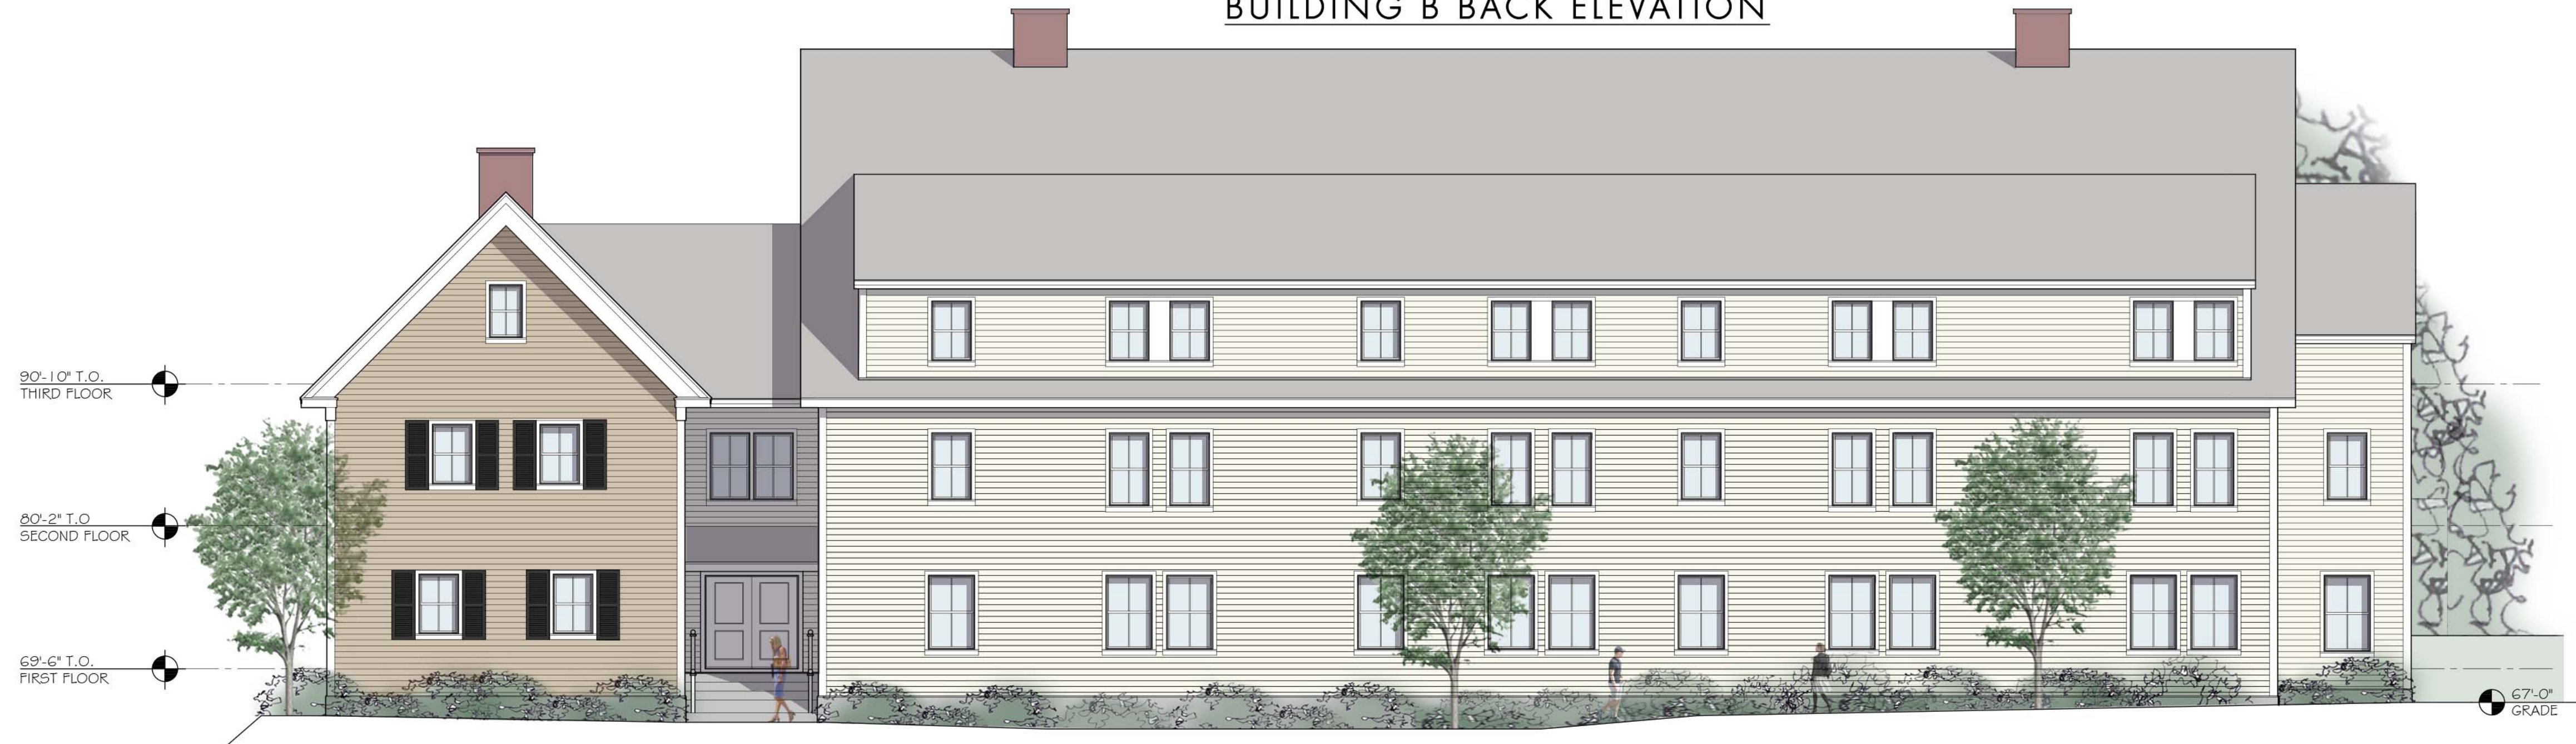

BUILDING B FRONT ELEVATION

BUILDING B BACK ELEVATION

BUILDING A SIDE ELEVATION

ORION STUDENT HOUSING AT UNH  
 MAIN STREET, DURHAM NEW HAMPSHIRE

ELEVATIONS

1/8" = 1'-0"

11 SEPTEMBER 2013

PROJECT NO. 201315

**D|A**  
 DeStefano Architects

©2013