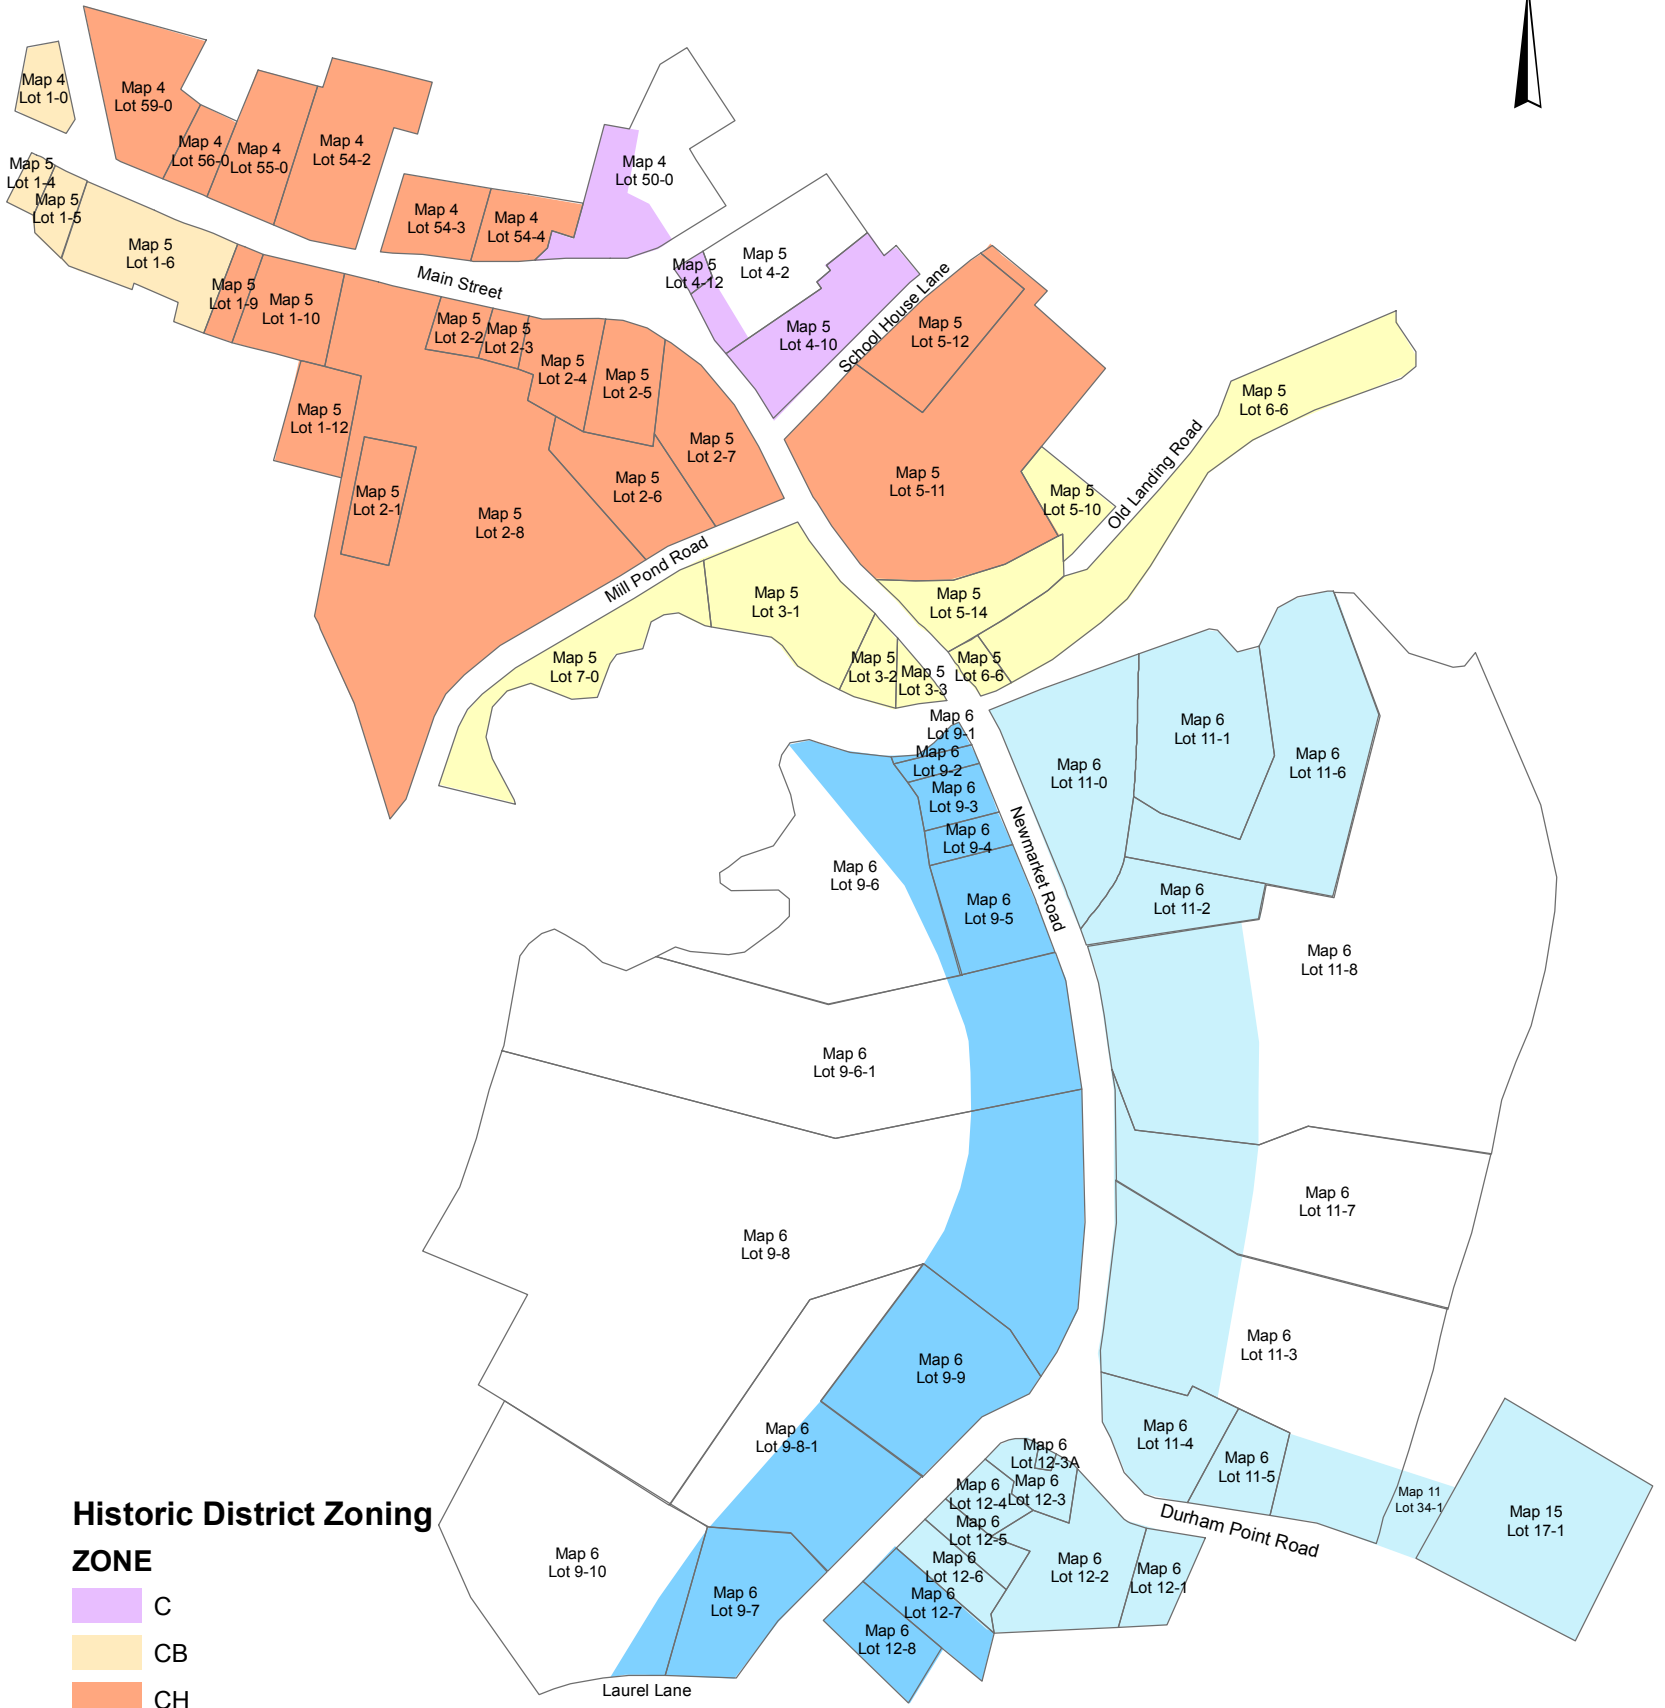

Durham Historic Overlay District

Historic District Zoning

ZONE

- C
- CB
- CH
- RA
- RB
- RC

1 inch = 0.07 miles

Map created July 2006 by the
Town of Durham and
updated January 2016.

THIS MAP IS FOR REFERENCE ONLY.
IT IS NOT INTENDED FOR LEGAL DESCRIPTION OR CONVEYANCE.