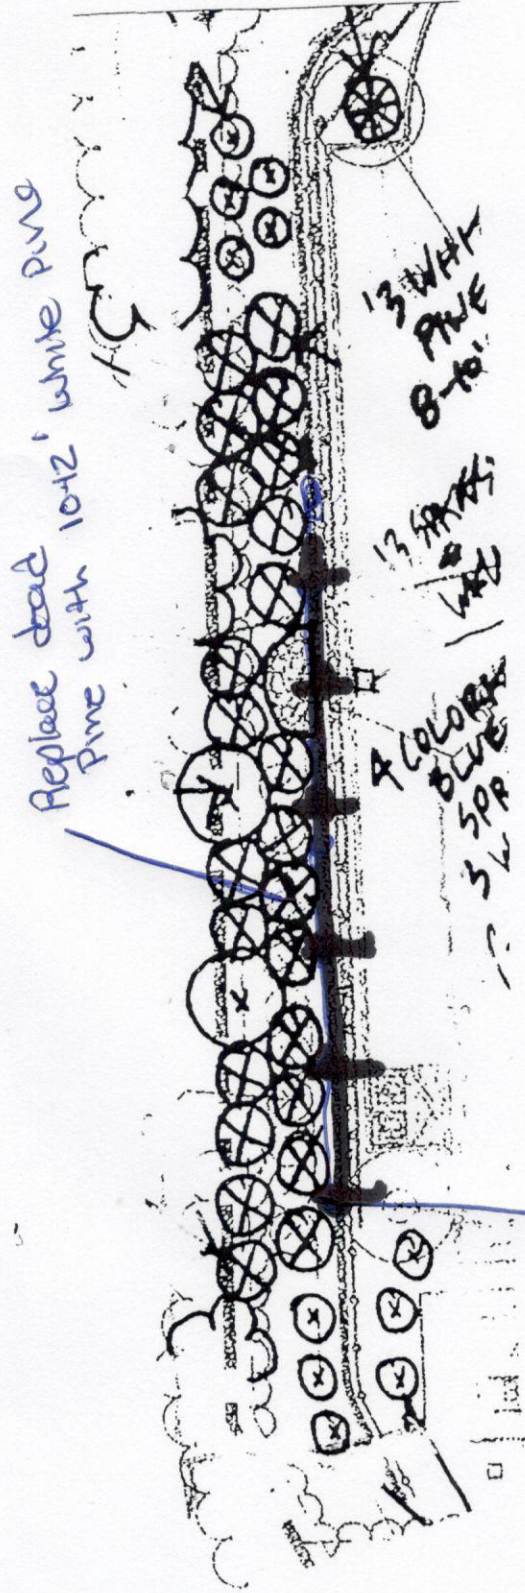

Blown up view of original plan

6 virginia creeper 3gal size

planted in open area of wall. To be staked
30 AS to grow up wall. Add soil hormone mix

Virginia Creeper - Rapid grower, deciduous, crimson/red fall color. Tolerates
windy conditions. Berries attractive to birds 30' climbing
Native Plant