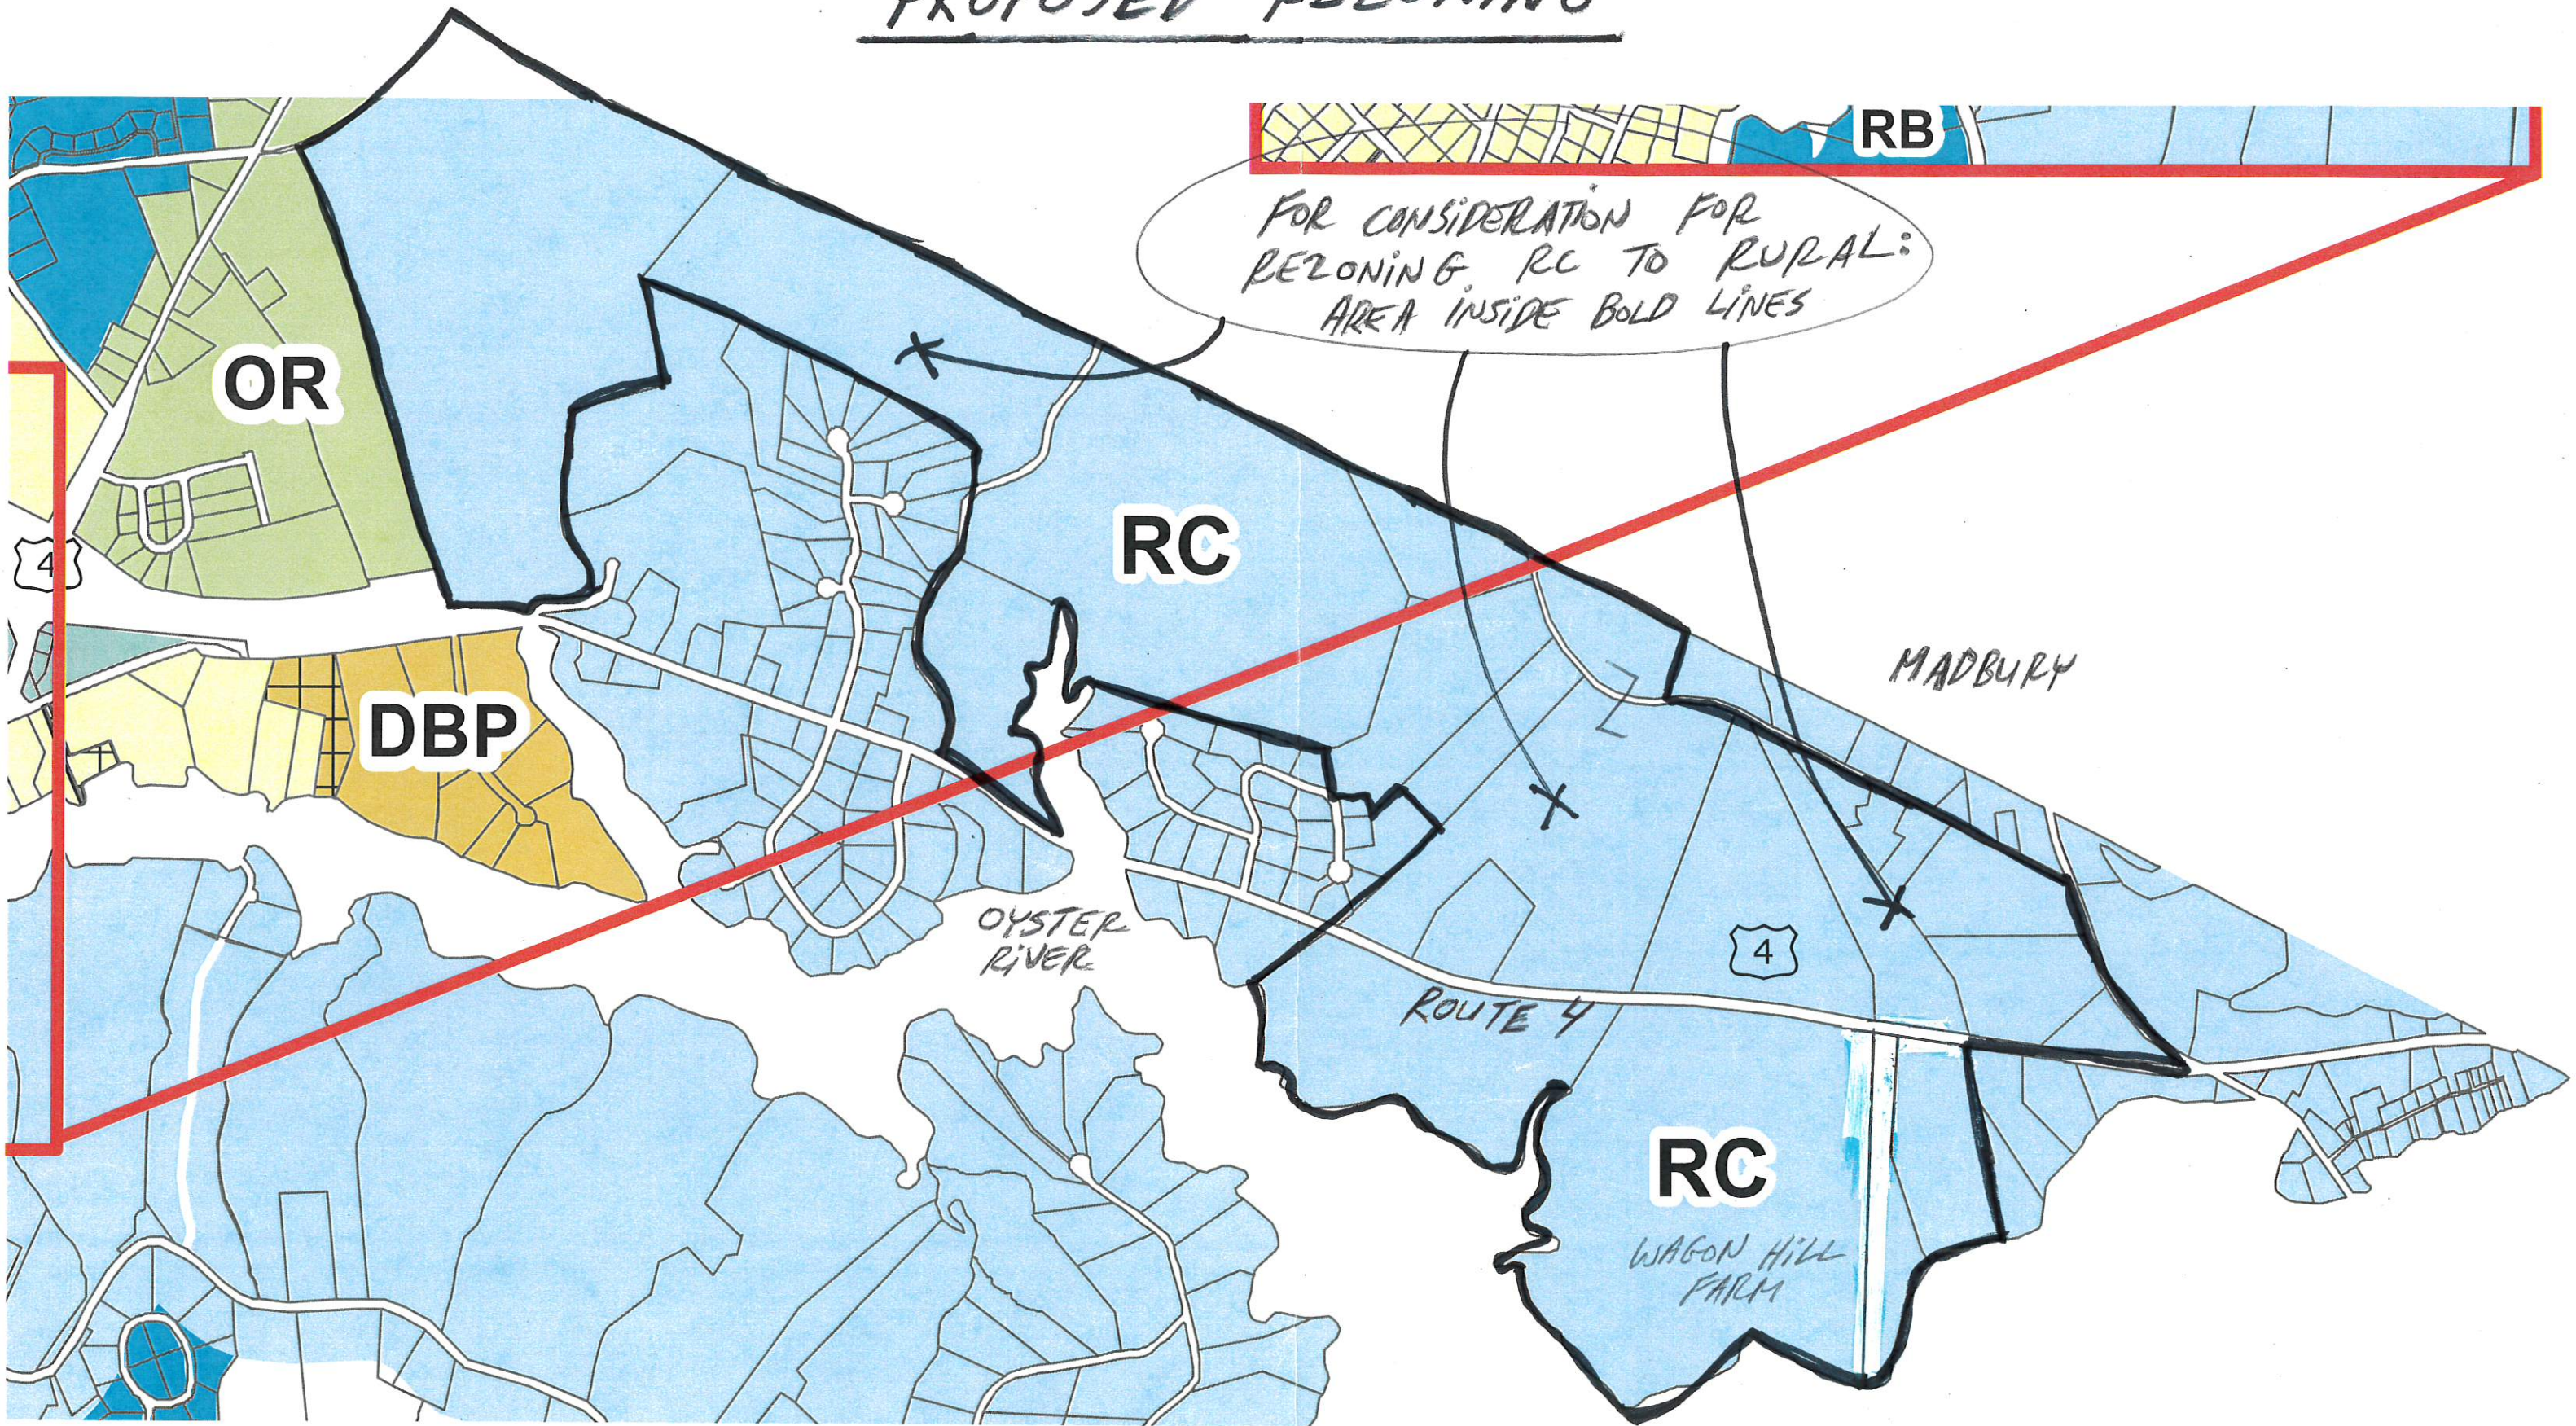

PROPOSED REZONING

CONTACT MICHAEL BEHRENDT
DURHAM TOWN PLANNER
WITH ANY QUESTIONS 888-8064