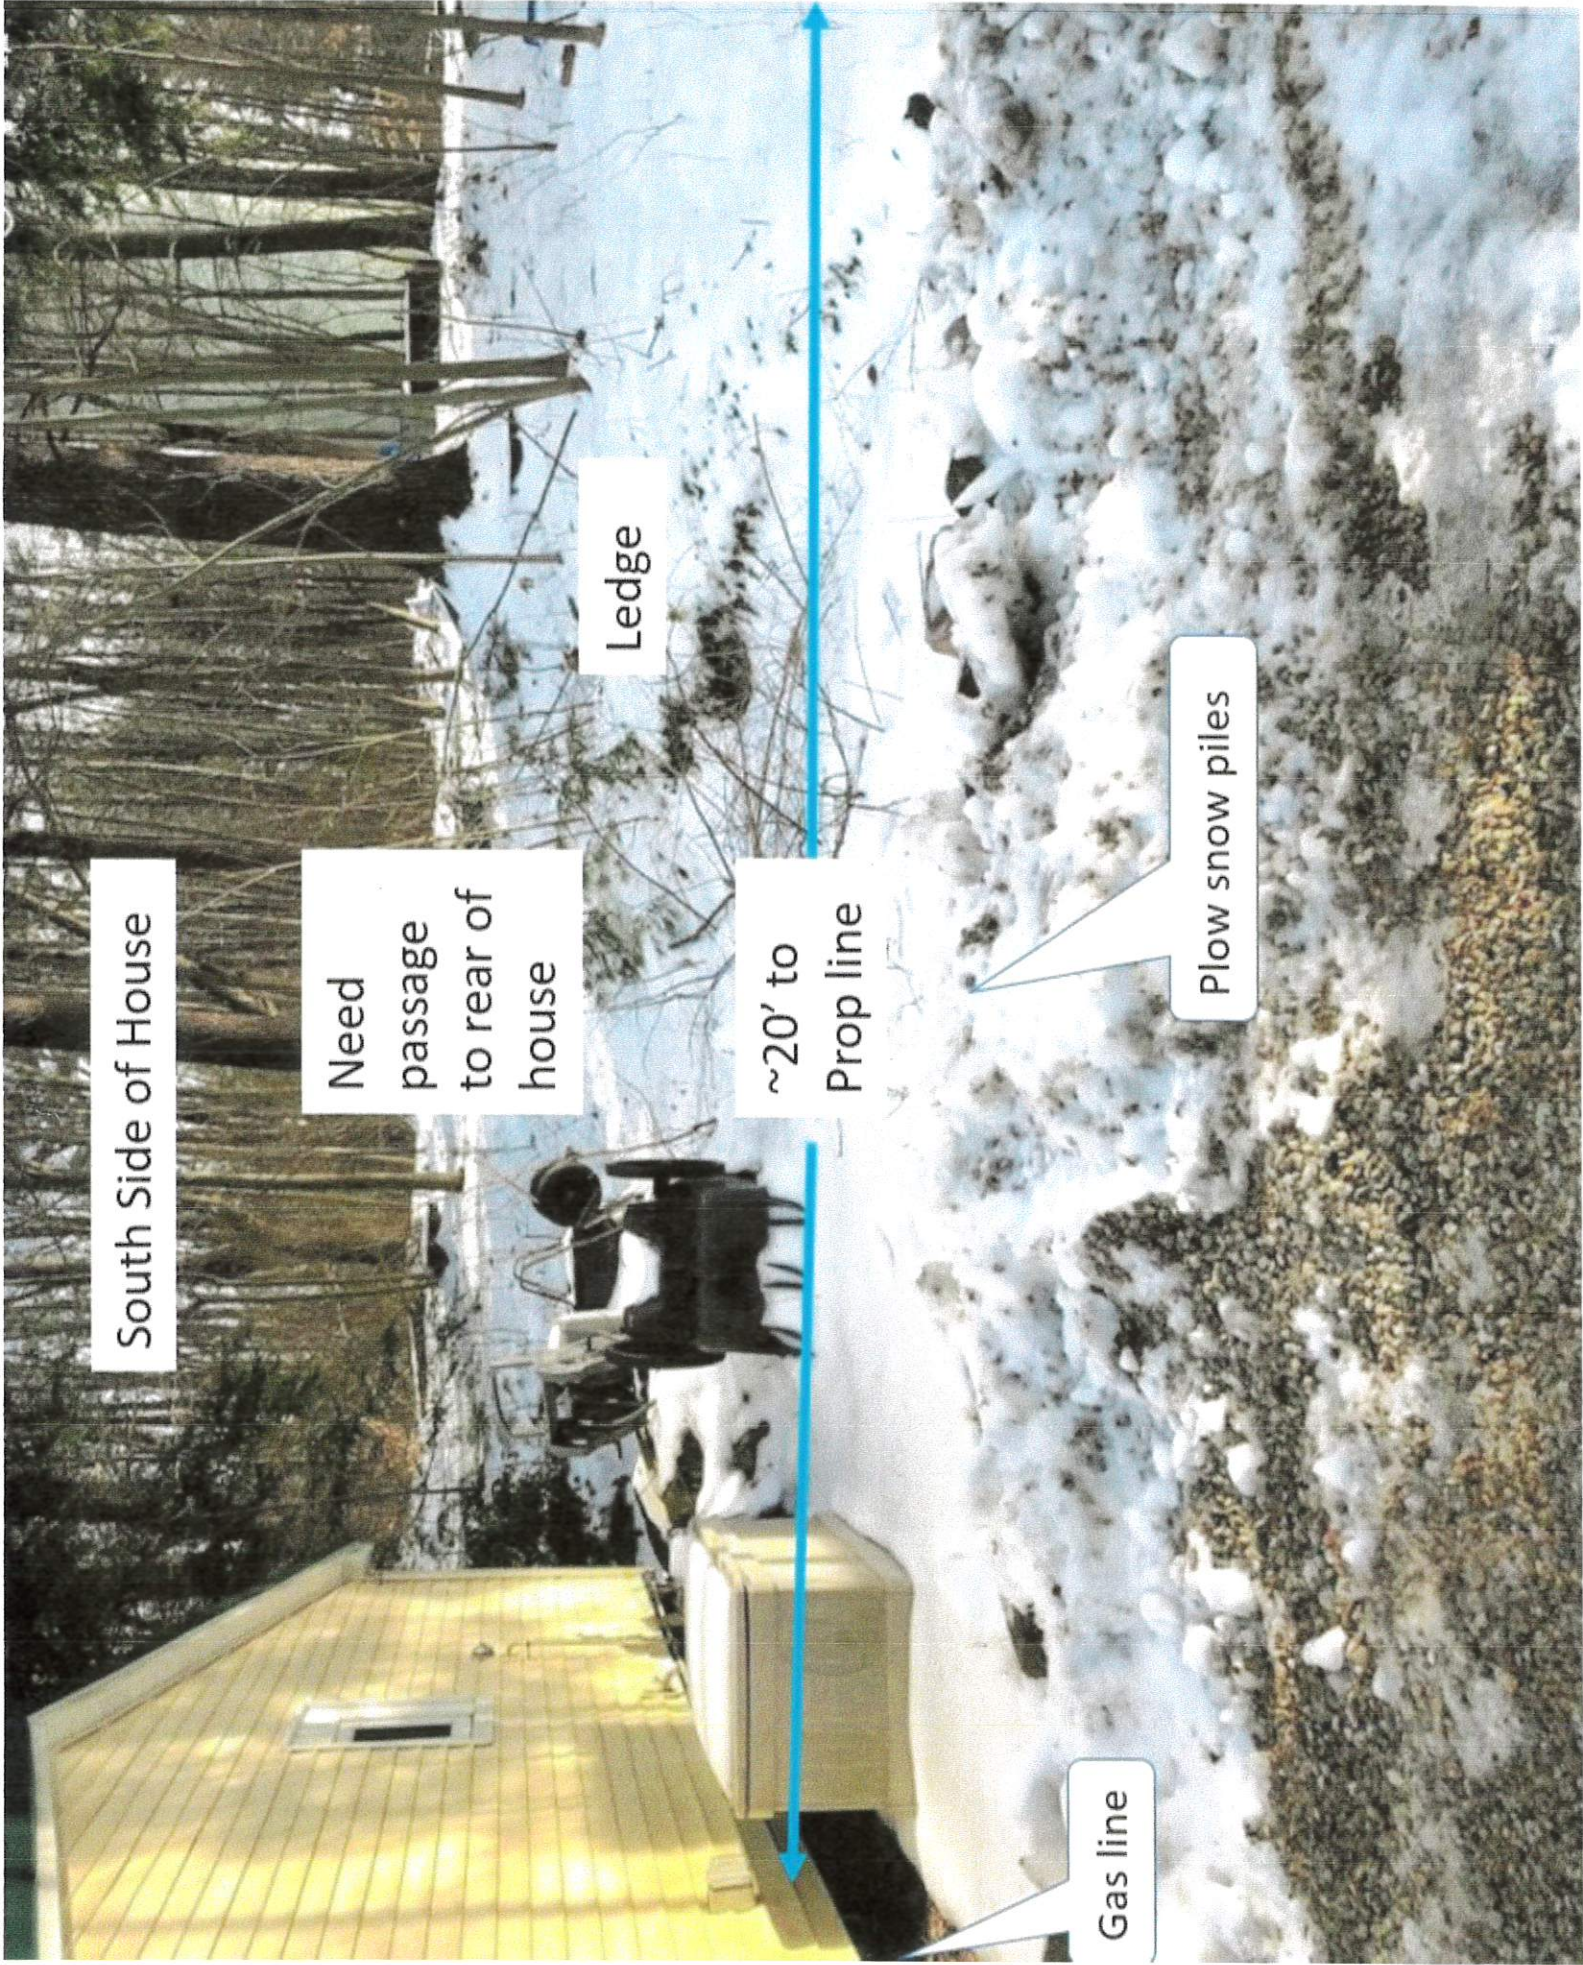

1520 Pecan

1530 Natural

RECEIVED
Town of Durham
FEB 28 2020
Planning, Assessing
and Zoning

MAY BE PAINTED DARK GREEN

South Side of House

Need passage to rear of house

Ledge

~20' to Prop line

Gas line

Plow snow piles

North Side of House

walkway

~20' to Prop line

Plow snow piles

RECEIVED
Town of Durham

FEB 28 2020

Planning, Assessing
and Zoning

~ 2 BUSHES TO BE
PLANTED BEHIND SHED

Blue Princess Holly

Ilex meserveae 'Blue Princess'

Product Details P1

1 Gallon **\$2.**

Ships 03/30

2 Gallon **Out of Stock**