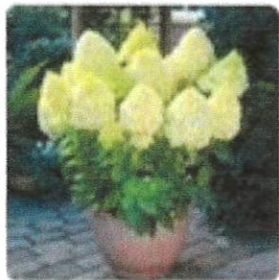

- Largest size for more immediate results
- Manageable hedges only reach 6 ft. in height

Quantity:

- 1 +

♡ AI

Images shown are of mature plants

Candelabra™ Hydrangea Shrub

★★★★☆ 1 Review

~~Price: \$29.99~~
\$24.99
Now 16% off

Quart Pot
(0.68L/0.07)

Quantity:

- 1 +

Images shown are of mature plants

Limelight Hydrangea Shrub

★★★★★ Proven Winner

PW
PROVEN
WINNERS®

Images are of mature plants.

Emerald Green Thuja Tree

★★★★★ 27 Reviews

\$99.99

Was \$139.99
Now 28% off

Images are of mature trees.

Space-Saving, Climate Adaptable Evergreen

An **easy-to-grow evergreen that gives you results quickly: The Emerald Green Thuja is unlike any other.** And it matures at a perfect size that's ideal for tight spaces. From smaller gardens to large, wide-open landscapes, the Emerald Green fits in anywhere.