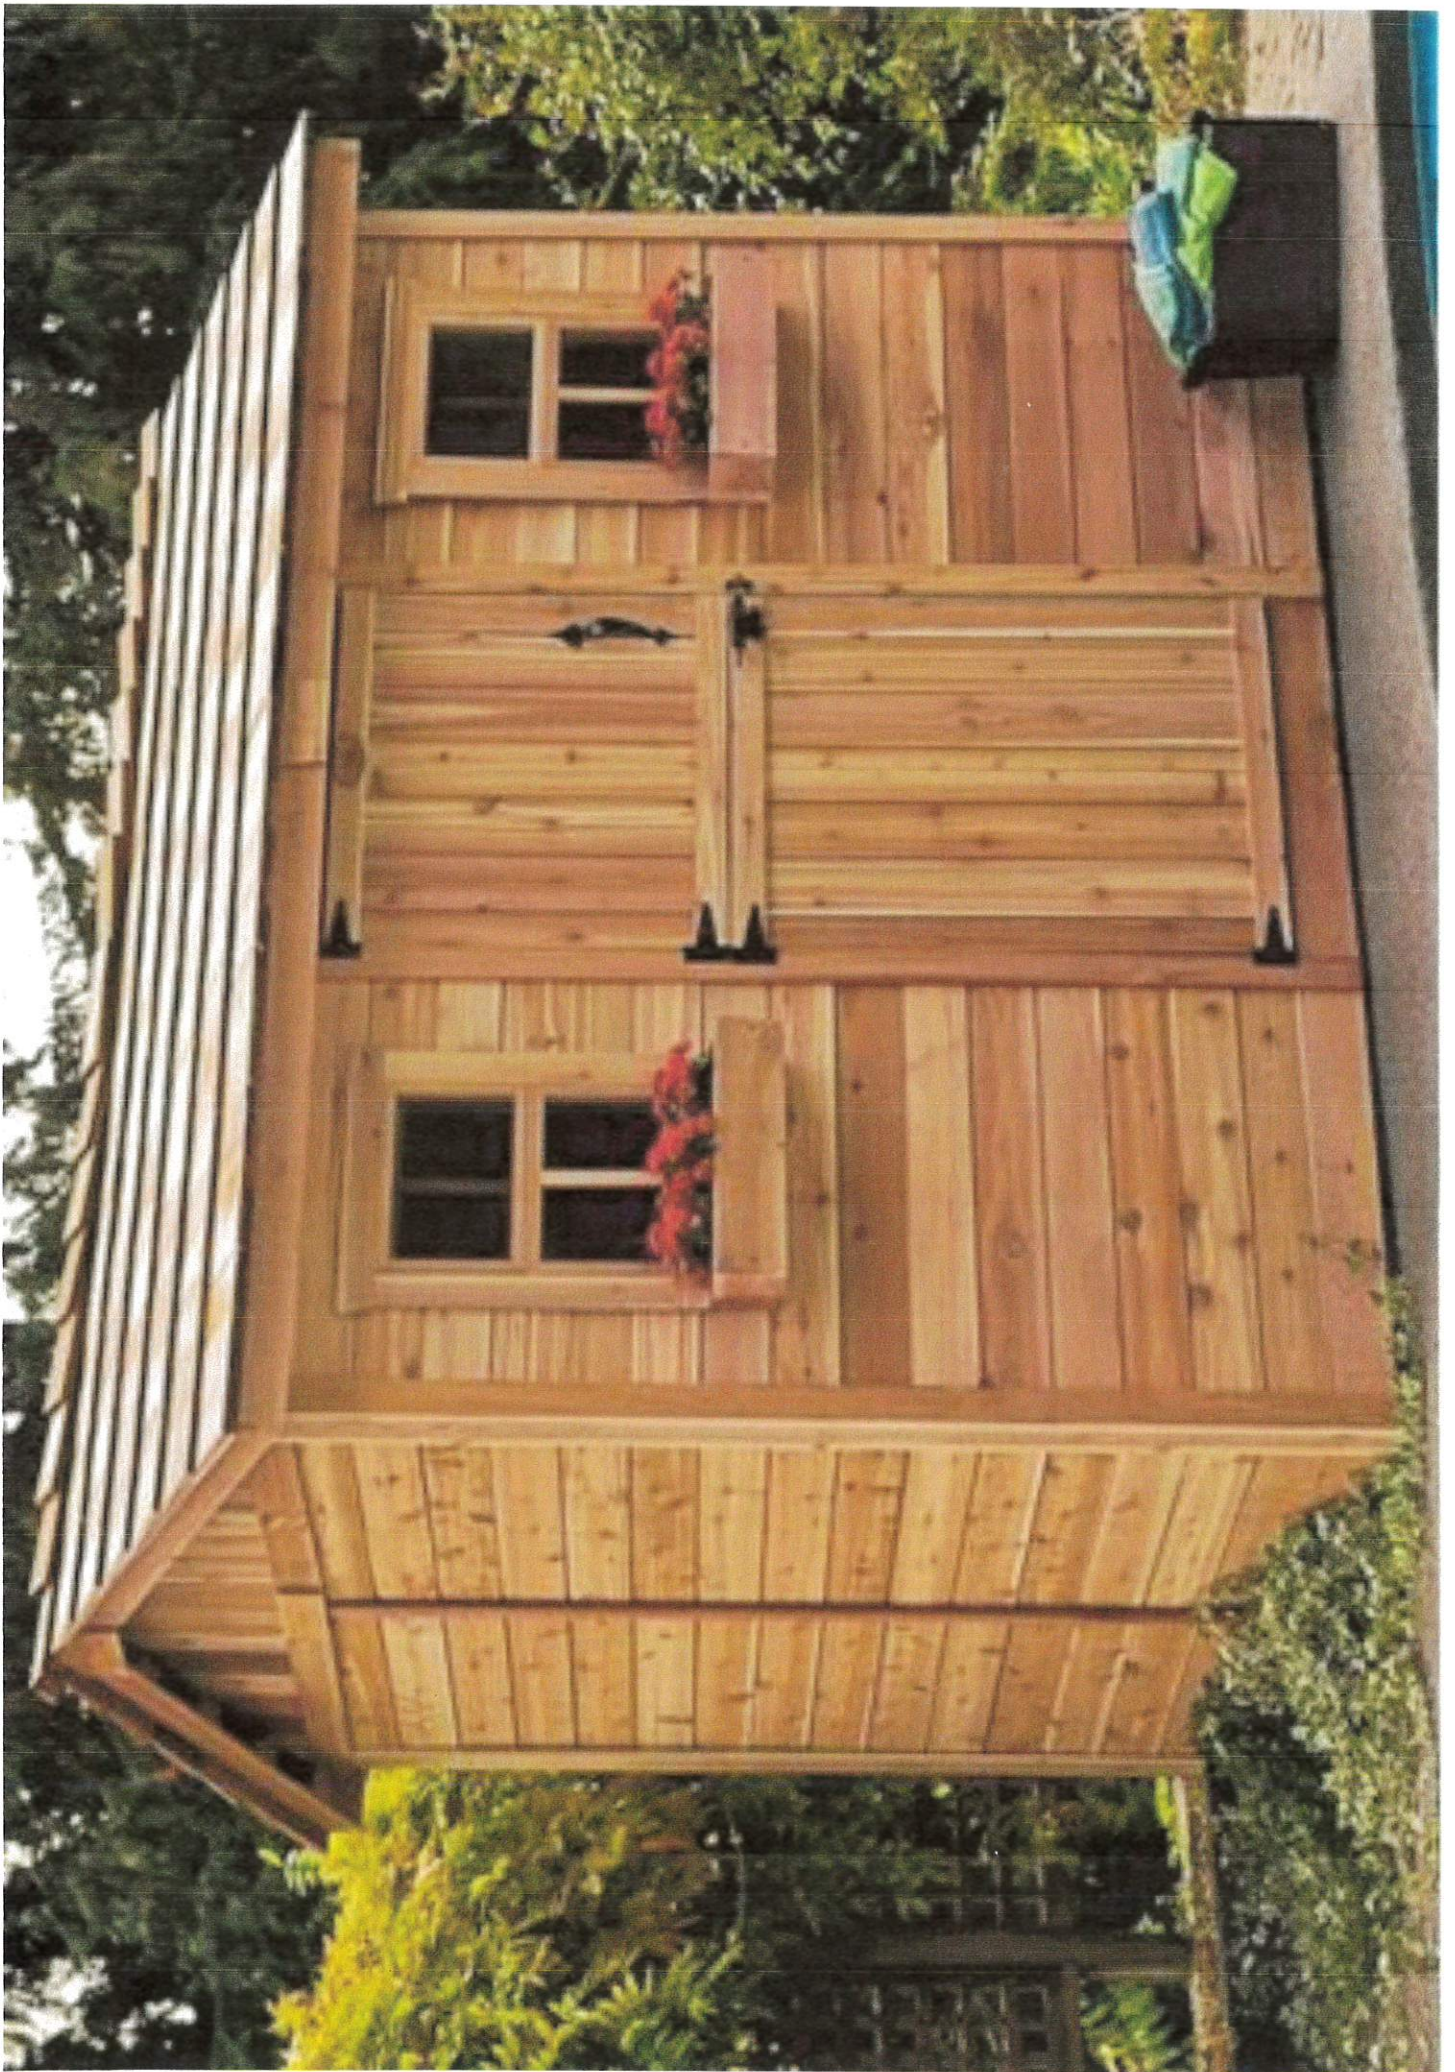

*SHED MAIN COLOR
PREFERABLY LIGHTER COLORS*

1501 Cedartone

1502 Redwood

1503 Dark Oak

1504 Black Walnut

**1511 California
Redwood**

1515 Honeytone

1516 Rustic

1520 Pecan

1530 Natural

RECEIVED
Town of Durham
FEB 28 2020
Planning, Assessing
and Zoning

MAY BE PAINTED DARK GREEN

South Side of House

Need passage to rear of house

Ledge

~20' to Prop line

Gas line

Plow snow piles

North Side of House

walkway

~20' to Prop line

Plow snow piles

RECEIVED
Town of Durham

FEB 28 2020